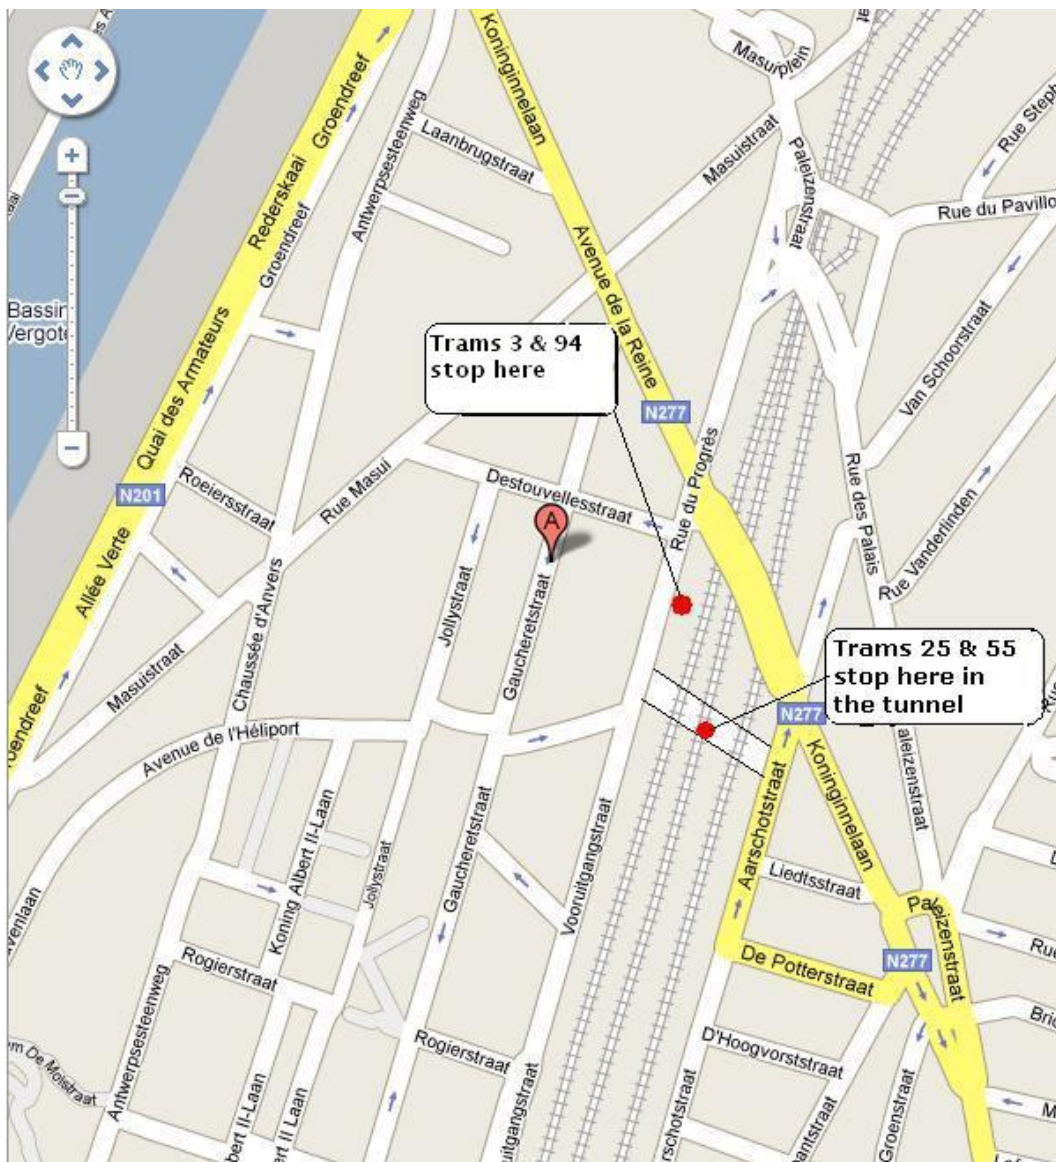

PICUM – Platform for International Cooperation on Undocumented Migrants

Rue Gaucheret / Gaucheretstraat 164, Schaerbeek, 1030 Brussels – Belgium

Tel: +32 (2) 274.14.39 Fax: +32 (2) 274.14.48

BY TRAM

- Take the tram (also called "Préméto"): 3, 25, 55, 56, 94 in the direction of the **North Station / Gare du Nord**, and get off at the first stop after the train station, which is called THOMAS.
- Cross Rue de Progrès / Vooruitgangstraat and take the Rue Thomas.
- The first street on your right is the Rue Gaucheret. PICUM is at number 164. Enter the building and dial 267 on the phone at reception.

BY METRO

i) LINE 1A or 1B to **DE BROUCKERE**

- At De Brouckère, take the tram (also called "Préméto"): 3, 55 or 56 in the direction of the North Station and get off at first stop after the Gare du Nord called THOMAS.
- Follow the directions above

ii) LINE 2 to **ROGIER**

- At Rogier, take the tram (also called "Préméto"): 3, 25, 55, 56 in the direction of the North Station, and get off at the first stop after the Gare du Nord called THOMAS
- Follow the directions above